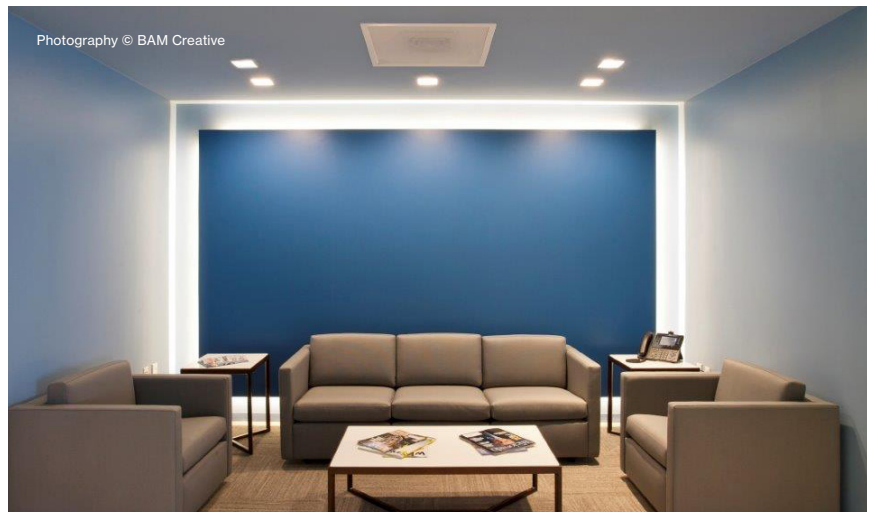

Industry Pioneer

One of the first to combine a conventional studio environment with new forms of communication and web-based content.

All-in-One Production

Ease of production with a television studio, a flashcam interview room with nearby edit rooms, a sound-proof booth for voice-overs, and a green room with a make-up booth.

Inspiring Views

Locating broadcast studio, workstations and conference rooms along the windowed perimeter of the building capitalizes on the views of the Embarcadero and Bay Bridge.

Photography © BAM Creative