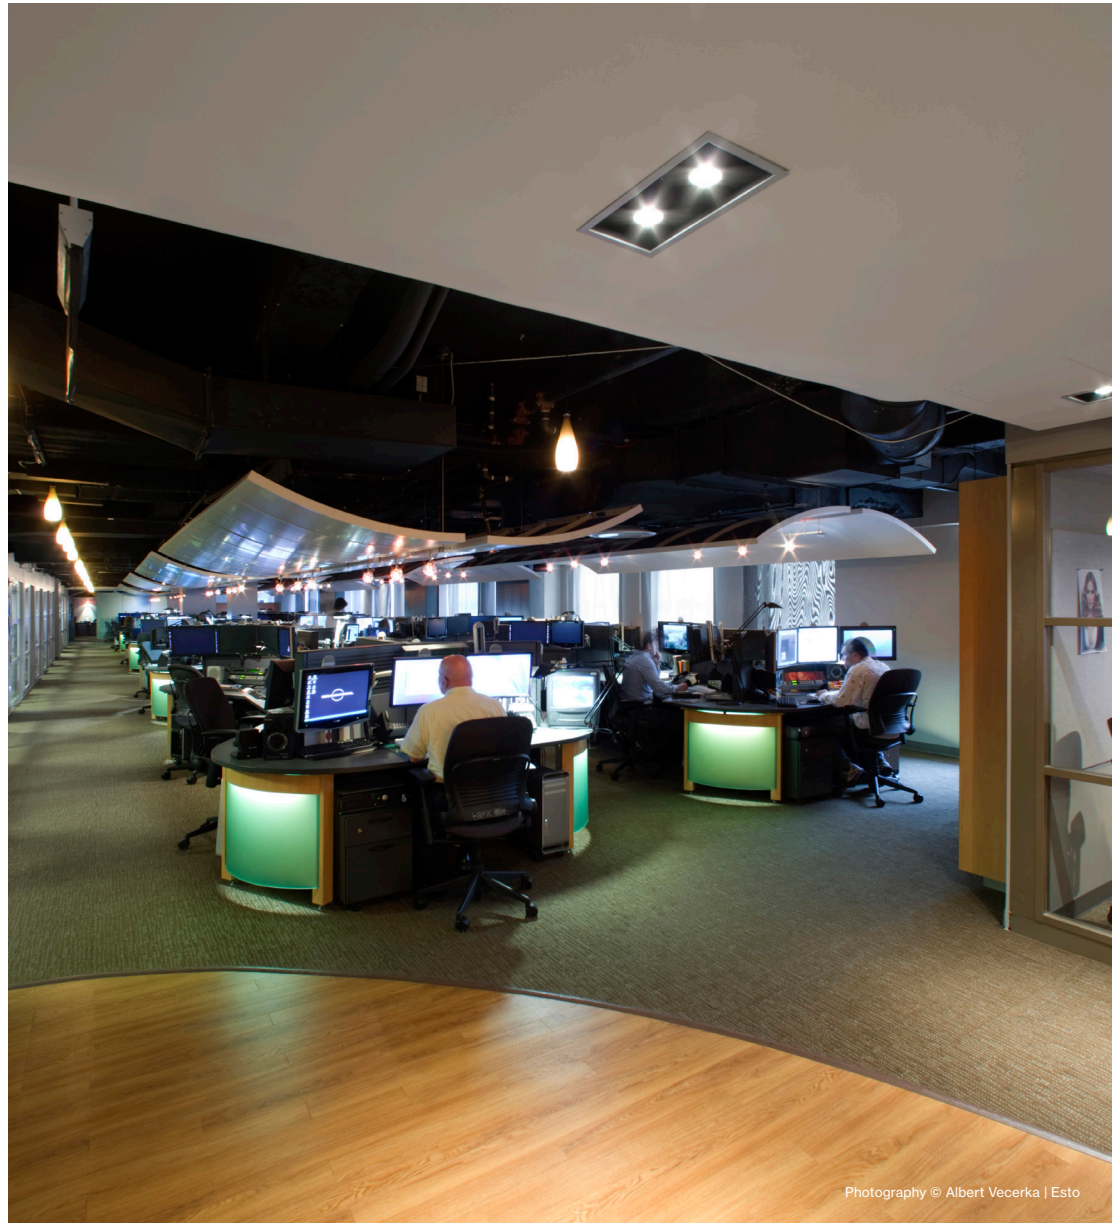

Compelling Visual Content

The NBC staff needed to see and experience visual content from multiple sources while working in an environment that reflected their strong design ideals and accommodated their ergonomic needs.

Form + Function

BAM created a fresh, dynamic environment that allowed for flexibility and ease of use, at the same time implementing the latest technology and modern design aesthetic.

Entertainment Innovation

The first working studio in New York to be designed as a destination, now used as a backdrop for reporting.

Photography © Albert Vecerka | Esto