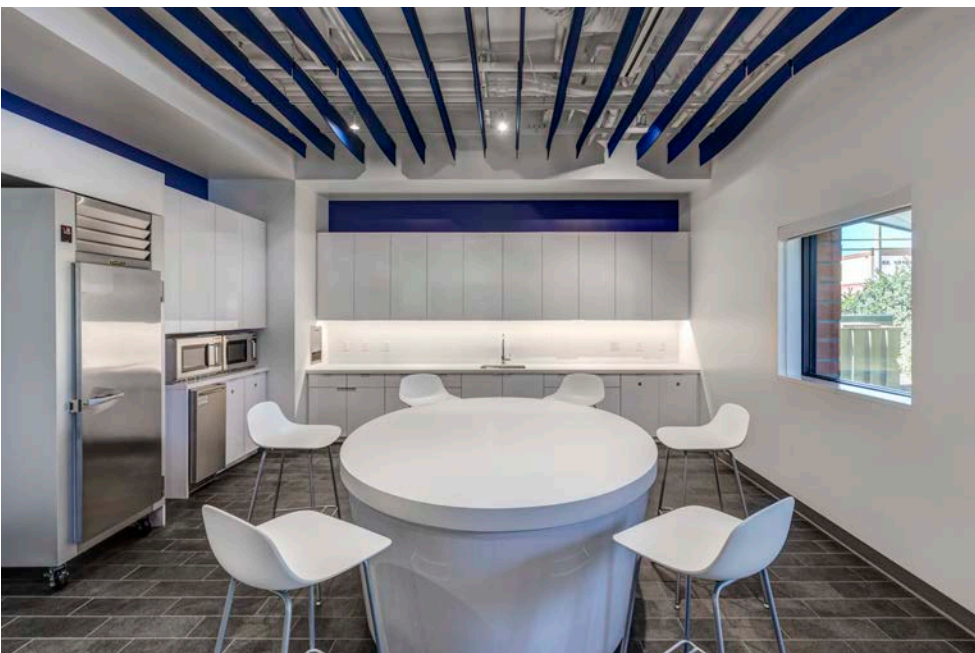

Liberty Utilities

Workplace Renovation

Downey, California

New Company Identity

During the plan check process, Park Water's budget for the project was slashed in half upon acquisition by Liberty Utilities..

On Budget Design

The original architect left the project rather than value engineering the design. Swinerton Builders brought in BAM for a new design to match the new budget.

Beautifully Done

Swinerton and Liberty Utilities were impressed at BAM's creative design that easily accommodated the reduced budget.