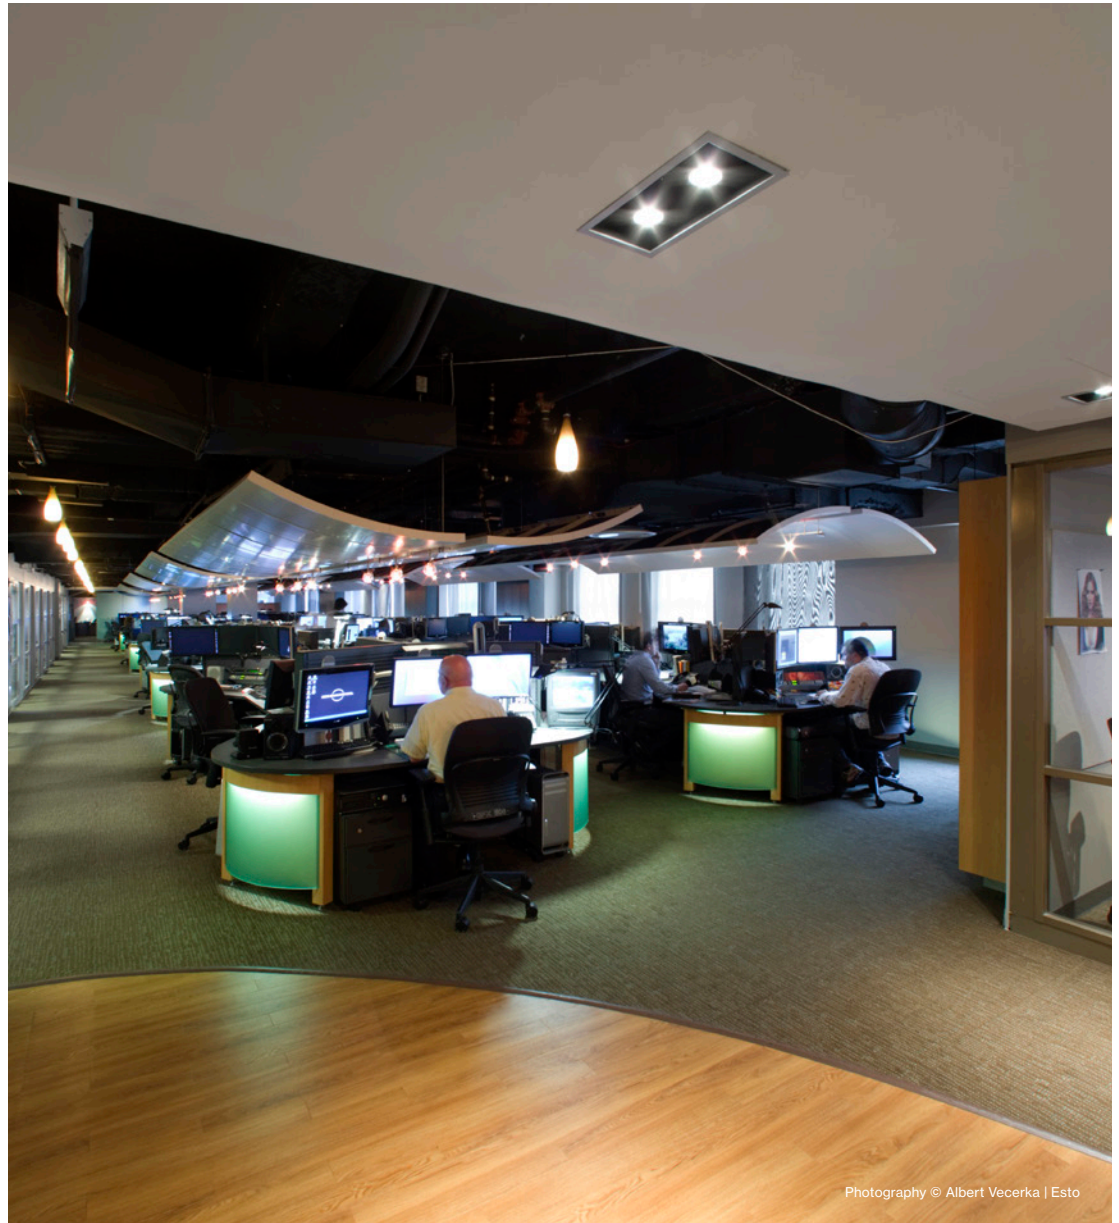

### Compelling Visual Content

The NBC staff needed to see and experience visual content from multiple sources while working in an environment that reflected their strong design ideals and accommodated their ergonomic needs.

### Form + Function

BAM created a fresh, dynamic environment that allowed for flexibility and ease of use, at the same time implementing the latest technology and modern design aesthetic.

### Entertainment Innovation

The first working studio in New York to be designed as a destination, now used as a backdrop for reporting.

Photography © Albert Vecerka | Esto