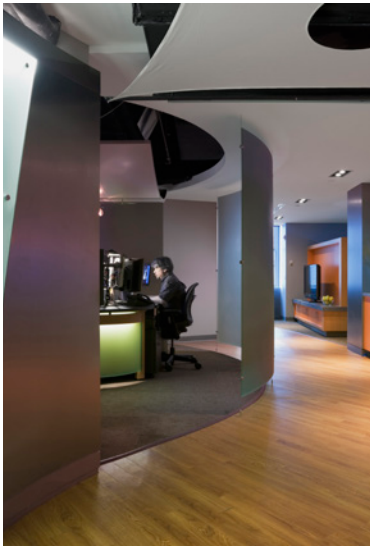

### Compelling Visual Content

The NBC staff needed to see and experience visual content from multiple sources while working in an environment that reflected their strong design ideals and accommodated their ergonomic needs.

### Form + Function

BAM created a fresh, dynamic environment that allowed for flexibility and ease of use, at the same time implementing the latest technology and modern design aesthetic.

### Entertainment Innovation

The first working studio in New York to be designed as a destination, now used as a backdrop for reporting.

Photography © Albert Vecerka | Esto